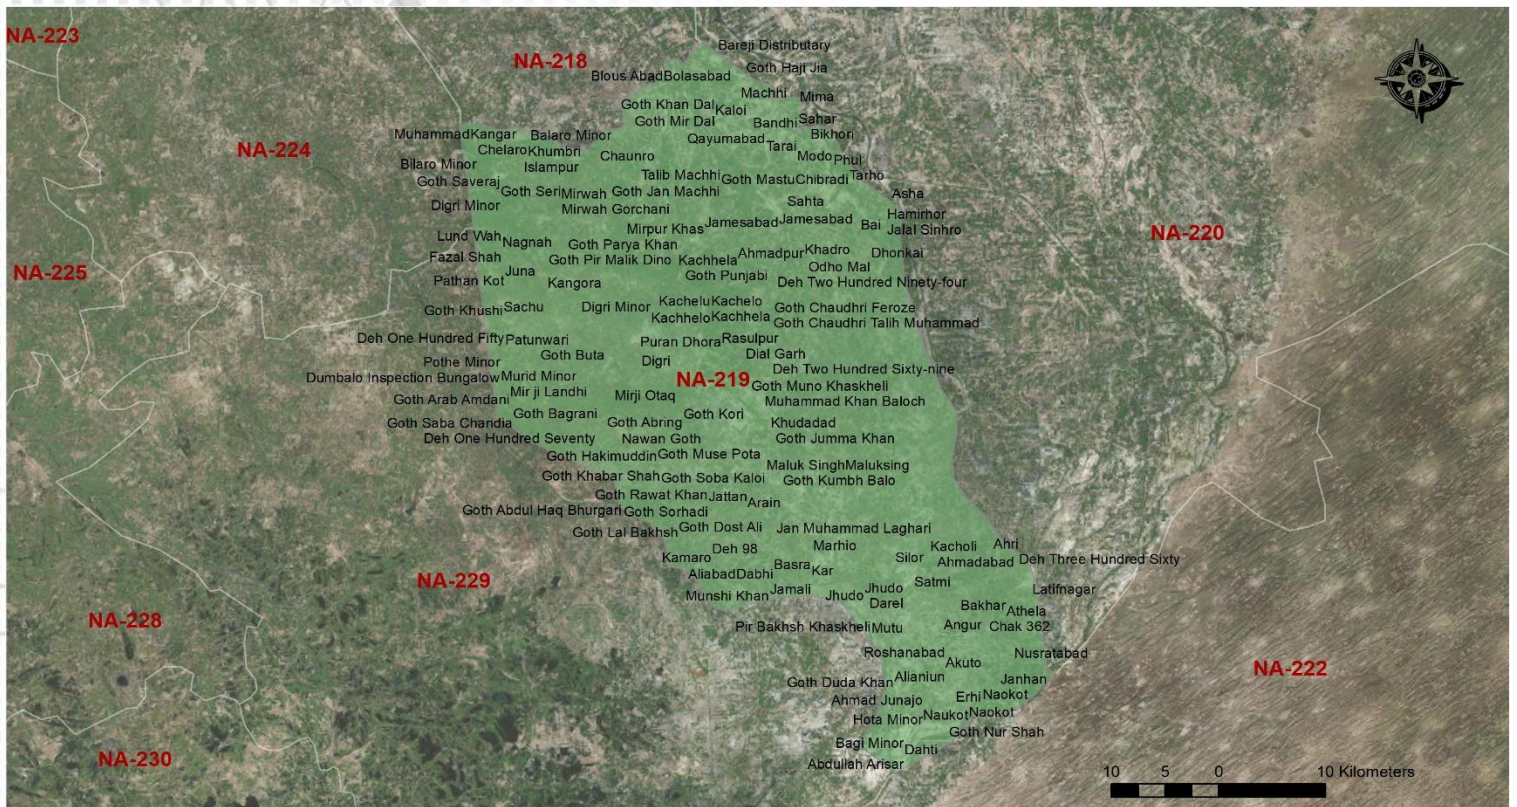

## NA-219 MIRPURKHAS-II

## SINDH

**CONSTITUENCY POPULATION**

**742,683**